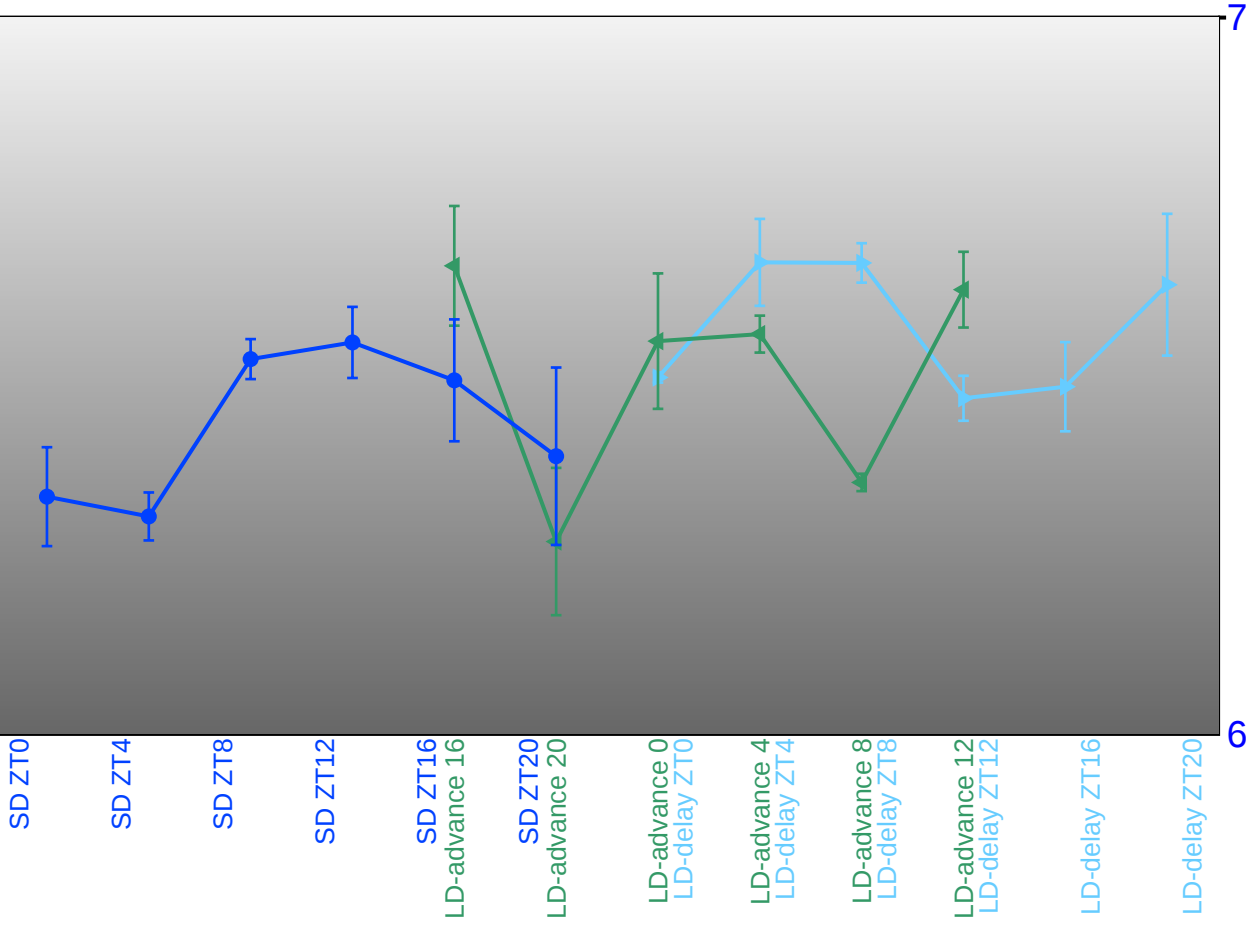

Log2 (expression)

7

6

SD ZT0
SD ZT4
SD ZT8
SD ZT12
SD ZT16
SD ZT20
LD-advance 0
LD-advance 4
LD-advance 8
LD-advance 12
LD-delay ZT0
LD-delay ZT4
LD-delay ZT8
LD-delay ZT12
LD-delay ZT16
LD-delay ZT20

6

7