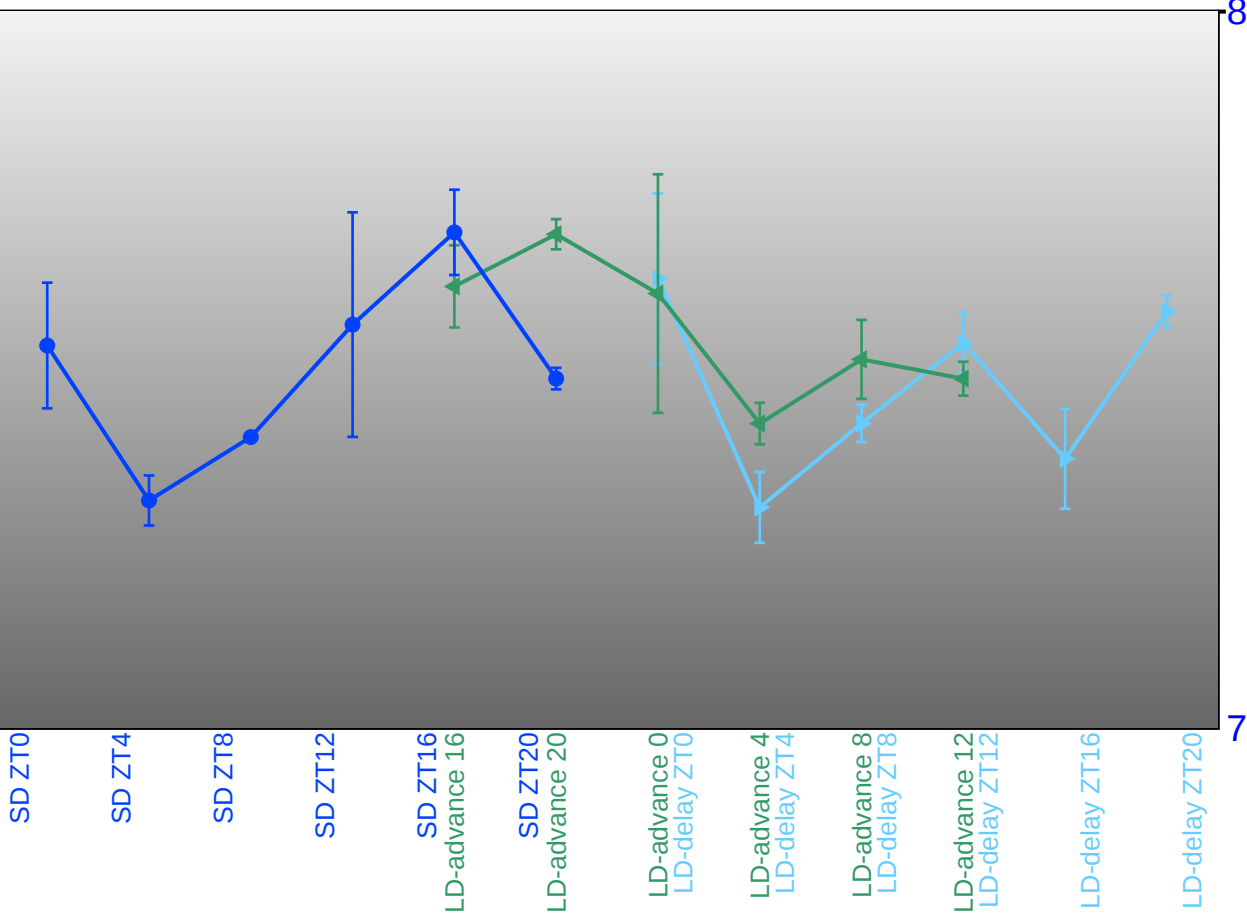

Log2 (expression)

8

7

SD ZT0
SD ZT4
SD ZT8
SD ZT12
SD ZT16
SD ZT20
LD-advance 0
LD-advance 4
LD-advance 8
LD-advance 12
LD-delay ZT0
LD-delay ZT4
LD-delay ZT8
LD-delay ZT12
LD-delay ZT16
LD-delay ZT20

8

7