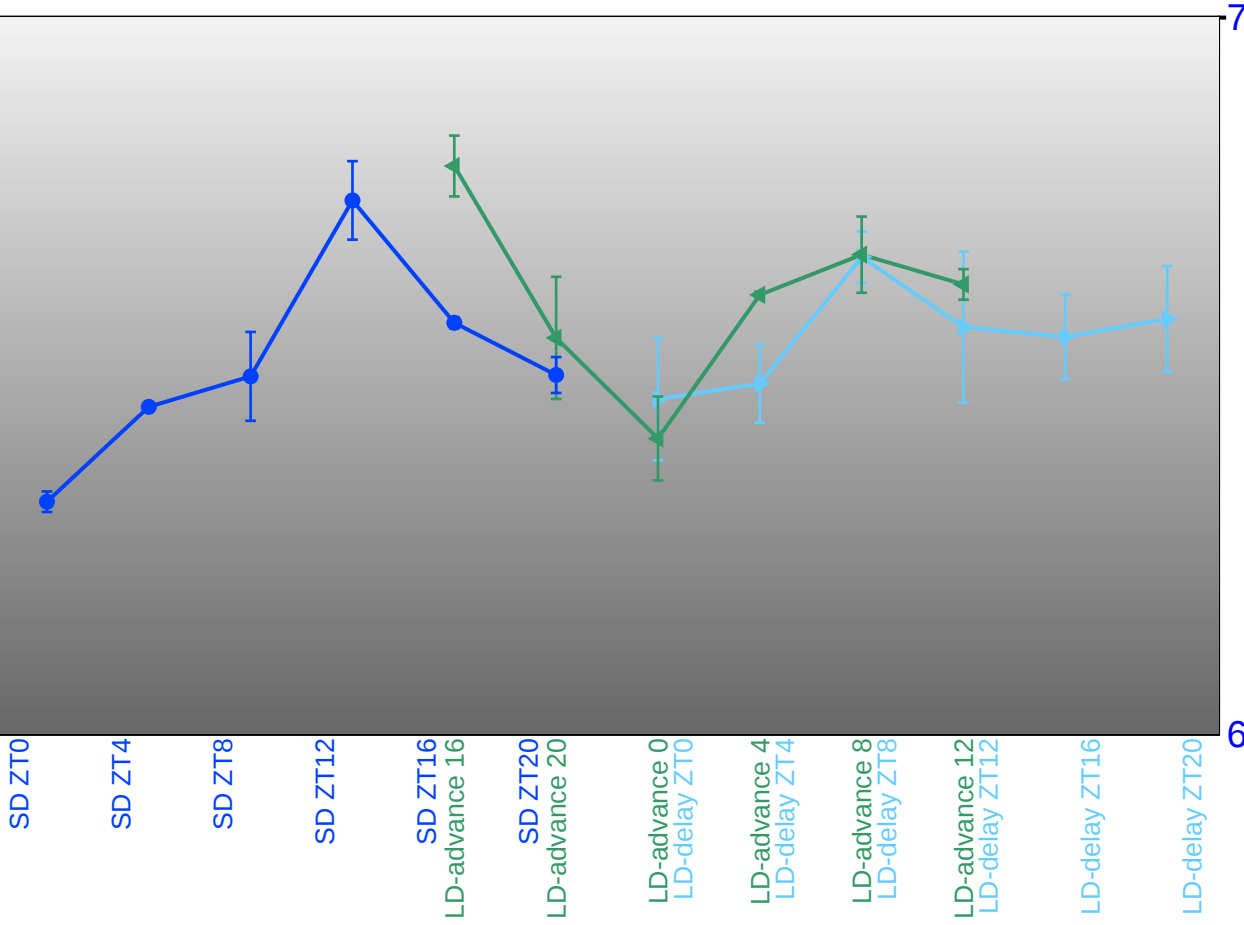

Log2 (expression)

7

6

SD ZT0
SD ZT4
SD ZT8
SD ZT12
SD ZT16
SD ZT20
LD-advance 0
LD-advance 4
LD-advance 8
LD-advance 12
LD-delay ZT0
LD-delay ZT4
LD-delay ZT8
LD-delay ZT12
LD-delay ZT16
LD-delay ZT20

7

6