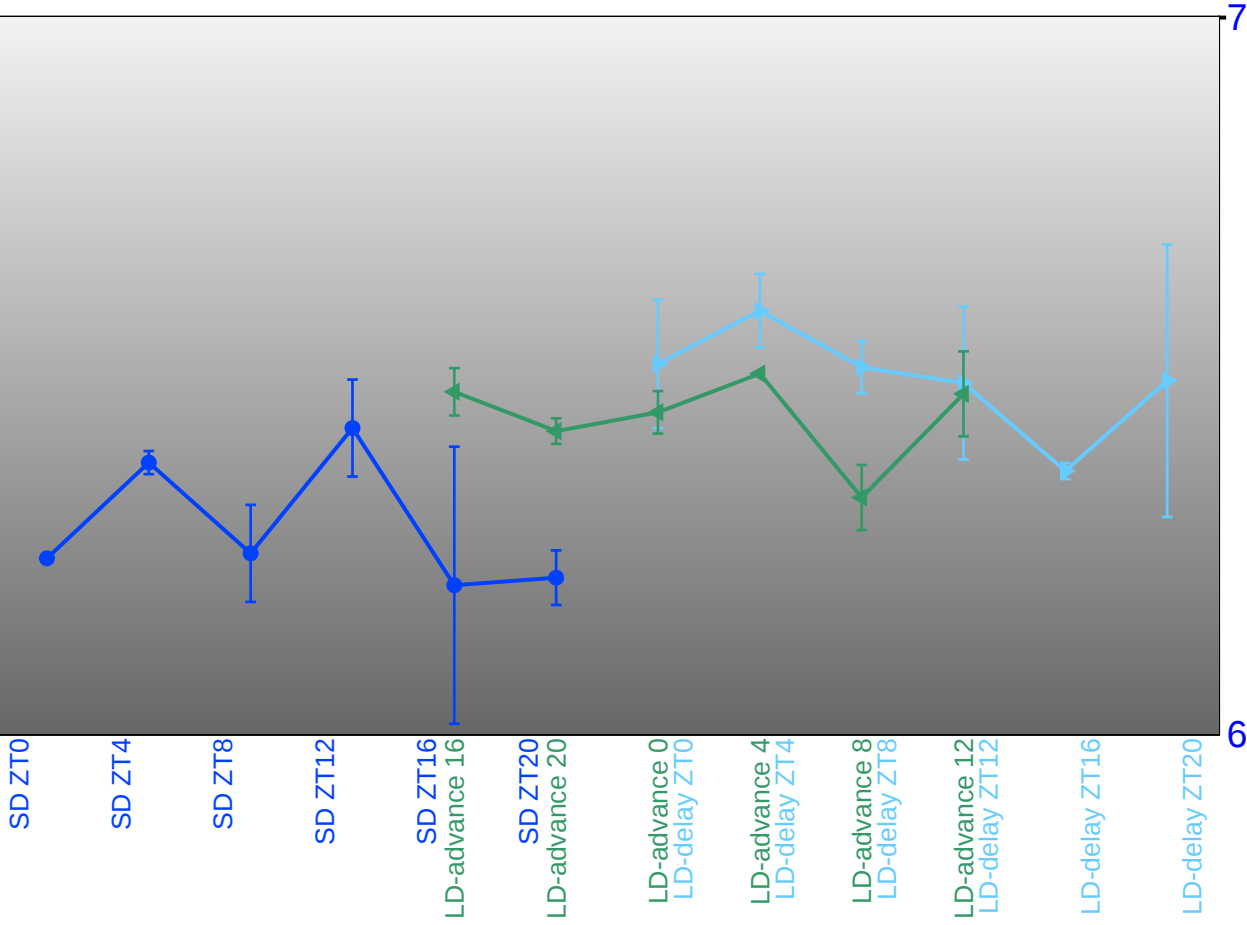

Log2 (expression)

7

6

SD ZT0
SD ZT4
SD ZT8
SD ZT12
SD ZT16
SD ZT20
LD-advance 0
LD-advance 4
LD-advance 8
LD-advance 12
LD-delay ZT0
LD-delay ZT4
LD-delay ZT8
LD-delay ZT12
LD-delay ZT16
LD-delay ZT20

6

7